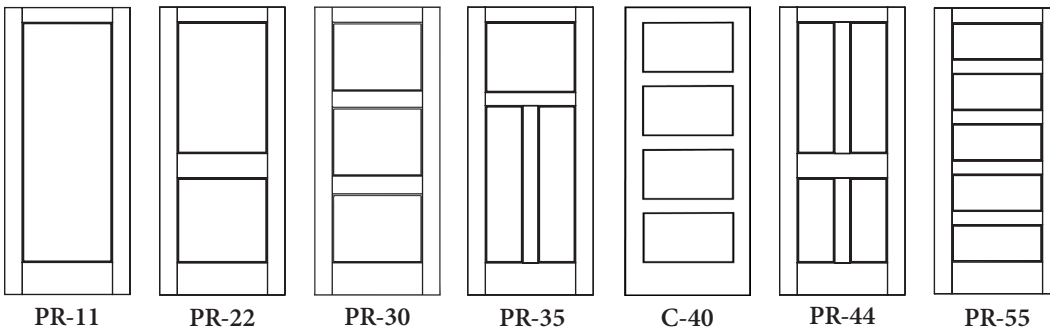

# INTERIOR DOOR DESIGNS

### Double Hip Raised Panel

ROUGH OPENING		
SINGLE DOOR		
Jamb Type	Add to Door Width	Add to Door Height
Split	2 1/2"	2 1/2"
Solid Rabbeted	2 1/2"	2 1/2"
DOUBLE DOOR		
No Astragal	2 3/4"	2 1/2"