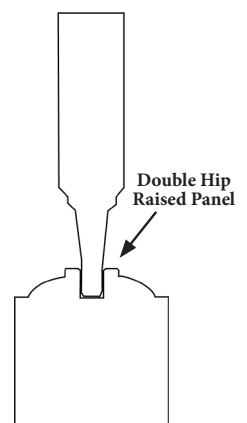

HINGE FINISH OPTIONS
Satin Nickel
Oil Rubbed Bronze
Polished Chrome
Bright Brass