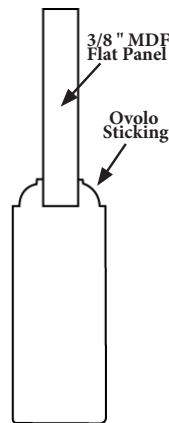

Stile and Rail Construction

Ovolo Sticking